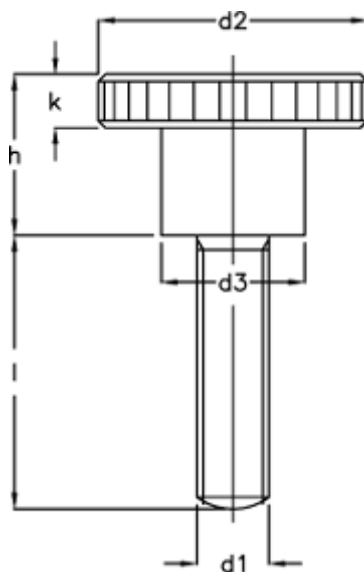

Article number: 207036381

Description: E+G Knurled thumb screw, st. steel
DIN 464-M8-20-NI

Measures

d1	= M8
d2	= 30
d3	= 16
H	= 18.0
K	= 6.0
Length l	= 20